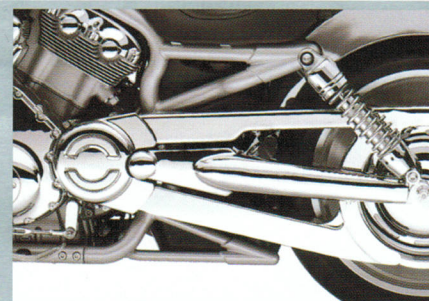

CHROME MASTER CYLINDER COVER

45078-96A (2)

UPPER FORK STEM COVER KIT

46213-02 Chrome

BRAIDED STAINLESS STEEL COOLANT LINE

26792-01

CHROME JIFFY STAND

49742-01

SLOTTED CHROME LEVERS

34555-01 Shifter

42964-01 Brake

CHROME BELT GUARDS

60469-01 Upper

60484-01 Lower

CHROME SWINGARM

48410-01