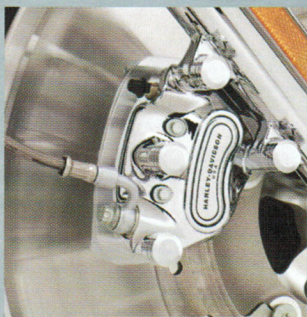

CHROME FRONT CALIPER KIT

44392-00

SWINGARM PIVOT BOLT COVER KIT

48893-01 Chrome

CHROME BILLET SPROCKET

40191-01